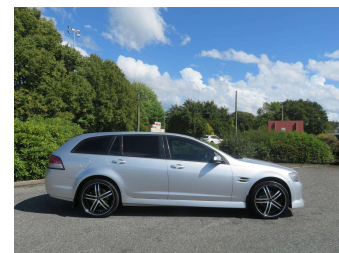

# 2009 Holden Commodore S V6 Stationwagon

**Purchase Price** **\$14,999**  
Includes GST, Registration & Licensing

Finance may be available on this vehicle. Ask one of our friendly staff for more information.

Body Style  
**5 door, Station Wagon**

Odometer  
**189,949 mi**

Engine  
**3600 cc**

Fuel Type  
**Petrol**

Transmission  
**Tiptronic Auto**

Wheels  
-

VIN  
**6G1EK85709L324481**

Interior  
**Black**