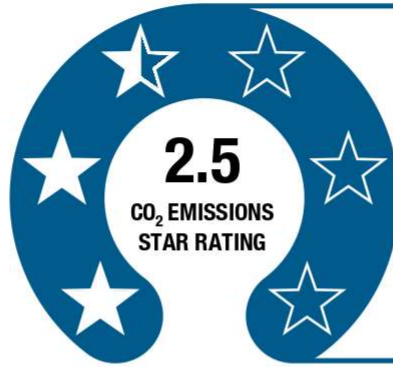

Vehicle Emissions and Energy Economy Label

Diesel

VEHICLE MAKE

FORD

VEHICLE MODEL

MONDEO

Energy Economy: The information is intended for comparative purposes. Data is based on standardised testing that allows consumers to directly compare the emissions and fuel consumption of different vehicle makes and models. Your actual cost per year, energy economy and/or EV range will vary for many reasons including driving styles, traffic and weather conditions, vehicle loading, vehicle maintenance and tyre pressure.

Reference: V:WF0FXXWPCFHR82341D:140524

New Zealand Government

Emissions

165

Tailpipe Emissions

g/km
CO₂

3p WLTP