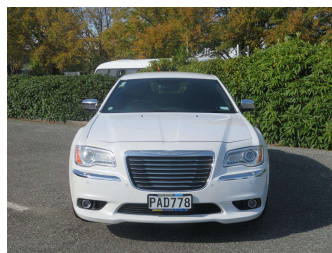

2014 Chrysler 300 3.0 V6

Purchase Price **\$24,999**
Includes GST, Registration & Licensing

Finance may be available on this vehicle. Ask one of our friendly staff for more information.

Gain peace of mind with Mechanical Breakdown Insurance. **Ask us how.**

Body Style
4 door, Sedan 4 door

Odometer
85,774 km

Engine
3000 cc

Fuel Type
Petrol

Transmission
Tiptronic Automatic

Wheels
-

VIN
2C3CCATG9DH594032

Interior
Black