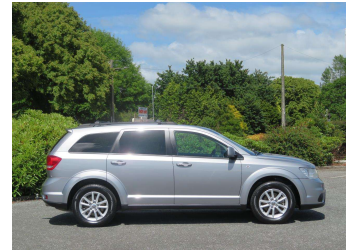

2015 Dodge Journey SXT 2WD 7 seater

Purchase Price **\$12,999**
Includes GST, Registration & Licensing

Finance may be available on this vehicle. Ask one of our friendly staff for more information.

Gain peace of mind with Mechanical Breakdown Insurance. **Ask us how.**

Body Style
5 door, People Mover

Odometer
172,037 km

Engine
3600 cc

Fuel Type
Petrol

Transmission
Tiptronic Auto, Front Wheel

Wheels
-

VIN
3C4PDCJG0FT620651

Interior
Black