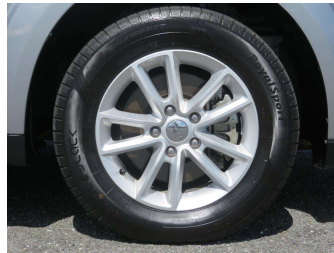

2015 Dodge Journey SXT 2WD 7 seater

Purchase Price **$12,999**
Includes GST, Registration & Licensing

Finance may be available on this vehicle. Ask one of our friendly staff for more information.

Gain peace of mind with Mechanical Breakdown Insurance. **Ask us how.**

Top features

- » 2 Wheel Drive
- » ABS Braking
- » Air Bag(s)
- » Air Conditioning
- » Alloy Wheels
- » Blue Tooth
- » Central Locking
- » Climate Control
- » Electric Seat(s)
- » Keys - 2
- » NZ new
- » Parking Sensors
- » Remote Locking
- » Reversing Camera
- » Roof Rack
- » Roof Rails
- » Seats - 7
- » Spoiler

Body Style
5 door, People Mover

Odometer
172,037 km

Engine
3600 cc

Fuel Type
Petrol

Transmission
Tiptronic Auto, Front Wheel

Wheels
-

VIN
3C4PDCJG0FT620651

Interior
Black

Safety

Based on 2023 UCSR rating for 08-16 models

Reg No.
JJQ723

Ext Colour
Silver

History
-

Seats
7 seats

CO2 Emissions
★☆☆☆☆
279 grams/km

Energy Economy
★☆☆☆☆
Annual fuel cost of $4,550
11.6L per 100km

Cost per year is an estimate based on petrol price of $2.80 per litre and an average distance of 14000 km. Emissions and Energy Economy figures standardised to 3P WLTP.

Scan this QR code for more info
Stock ID: 12532