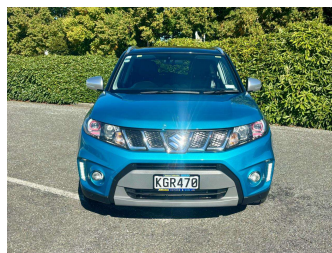

# 2017 Suzuki Vitara NZ NEW , LOW KM , TURBO

**Purchase Price** **\$21,999**  
Includes GST, Registration & Licensing

Finance may be available on this vehicle. Ask one of our friendly staff for more information.

Body Style  
**5 door, RV-SUV**

Odometer  
**65,521 km**

Engine  
**1400 cc**

Fuel Type  
**Petrol**

Transmission  
**Automatic**

Wheels  
-

VIN  
**TSMLYDA1S00296728**

Interior  
**Black**