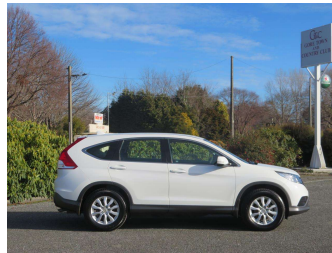

2014 Honda CR-V S-SPEC NZ NEW

Purchase Price **\$11,999**
Includes GST, Registration & Licensing

Finance may be available on this vehicle. Ask one of our friendly staff for more information.

Gain peace of mind with Mechanical Breakdown Insurance. **Ask us how.**

Top features

- » 2 Wheel Drive
- » Air Bag(s)
- » Air Conditioning
- » Alloy Wheels
- » AUX
- » Blue Tooth
- » CD Player
- » Central Locking
- » Cruise Control
- » Keys - 2
- » NZ new
- » Remote Locking
- » Reversing Camera

Body Style
5 door, RV-SUV

Odometer
244,162 km

Engine
2400 cc

Fuel Type
Petrol

Transmission
Automatic

Wheels
-

VIN
MRHRM1850FP060791

Interior
Grey