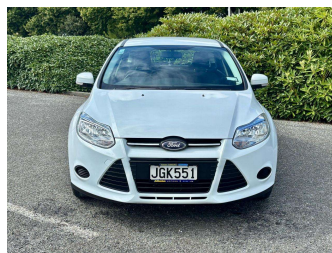

2015 Ford Focus NZ NEW AMBIANTE SPORTS

Purchase Price **\$12,999**
Includes GST, Registration & Licensing

Finance may be available on this vehicle. Ask one of our friendly staff for more information.

Gain peace of mind with Mechanical Breakdown Insurance. **Ask us how.**

- Top features**
- » 2 Wheel Drive
 - » Air Bag(s)
 - » Air Conditioning
 - » AUX/USB
 - » Blue Tooth
 - » CD Player
 - » Cruise Control
 - » Keys - 2
 - » NZ new
 - » Steering Wheel Control...

Body Style
5 door, Hatchback

Odometer
90,000 km

Engine
1600 cc

Fuel Type
Petrol

Transmission
Automatic

Wheels
-

VIN
MPB1XXMXB1FE16745

Interior
Black

Safety