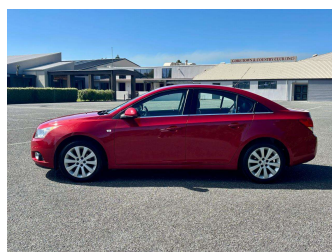

# 2012 Holden Cruze CDX

**Purchase Price** **\$8,999**  
Includes GST, Registration & Licensing

Finance may be available on this vehicle. Ask one of our friendly staff for more information.

Gain peace of mind with Mechanical Breakdown Insurance. **Ask us how.**

Body Style  
**4 door, Sedan 4 door**

Odometer  
**136,350 km**

Engine  
**1800 cc**

Fuel Type  
**Petrol**

Transmission  
**Tiptronic Automatic**

Wheels  
-

VIN  
**6G1PE5E58CL615590**

Interior  
**Black**