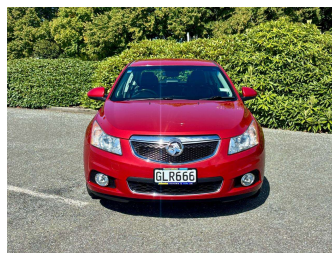

# 2012 Holden Cruze CDX

**Purchase Price** **\$8,999**  
Includes GST, Registration & Licensing

Finance may be available on this vehicle. Ask one of our friendly staff for more information.

Gain peace of mind with Mechanical Breakdown Insurance. **Ask us how.**

Body Style  
**4 door, Sedan 4 door**

Odometer  
**136,350 km**

Engine  
**1800 cc**

Fuel Type  
**Petrol**

Transmission  
**Tiptronic Automatic**

Wheels  
-

VIN  
**6G1PE5E58CL615590**

Interior  
**Black**