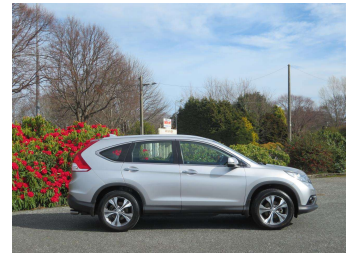

2012 Honda CR-V AWD SPORT NZ NEW LUXURY

Purchase Price **\$16,999**
Includes GST, Registration & Licensing

Finance may be available on this vehicle. Ask one of our friendly staff for more information.

Gain peace of mind with Mechanical Breakdown Insurance. **Ask us how.**

Body Style
5 door, RV-SUV

Odometer
82,700 km

Engine
2400 cc

Fuel Type
Petrol

Transmission
Tiptronic Automatic

Wheels
-

VIN
MRHRM4890DP040089

Interior
Black