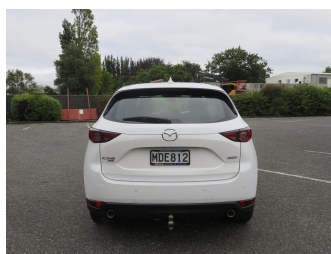

# 2019 Mazda CX-5 GSX 4WD, NZ NEW

**Purchase Price** **\$27,999**  
Includes GST, Registration & Licensing

Finance may be available on this vehicle. Ask one of our friendly staff for more information.

Gain peace of mind with Mechanical Breakdown Insurance. **Ask us how.**

Body Style  
**5 door, RV-SUV**

Odometer  
**93,389 km**

Engine  
**2500 cc**

Fuel Type  
**Petrol**

Transmission  
**Tiptronic Automatic**

Wheels  
**-**

VIN  
**JM0KF4WLA00304593**

Interior  
**Black**