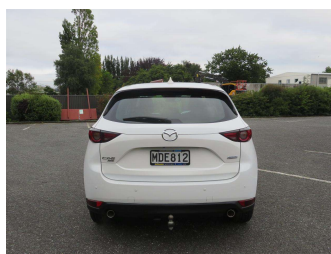

# 2019 Mazda CX-5 GSX 4WD, NZ NEW

**Purchase Price** **\$27,999**  
Includes GST, Registration & Licensing

Finance may be available on this vehicle. Ask one of our friendly staff for more information.

Gain peace of mind with Mechanical Breakdown Insurance. **Ask us how.**

Body Style  
**5 door, RV-SUV**

Odometer  
**93,681 km**

Engine  
**2500 cc**

Fuel Type  
**Petrol**

Transmission  
**Tiptronic Automatic**

Wheels  
-

VIN  
**JM0KF4WLA00304593**

Interior  
**Black**