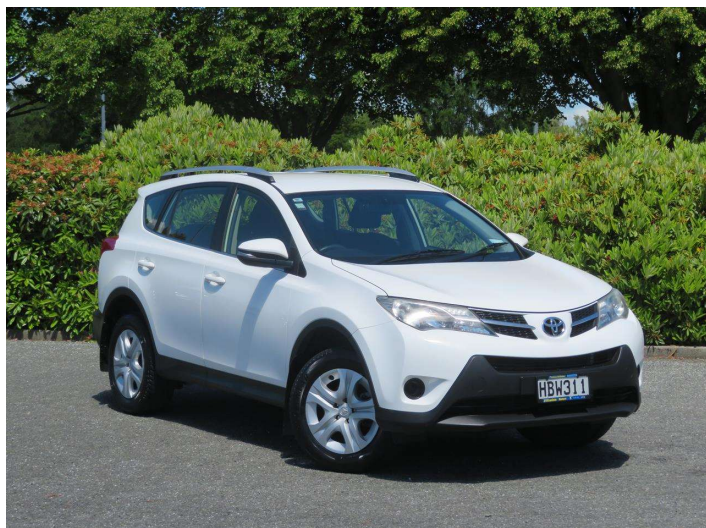

# 2013 Toyota Rav4 GX AWD NZ NEW

**Purchase Price** **\$17,999**  
Includes GST, Registration & Licensing

Finance may be available on this vehicle. Ask one of our friendly staff for more information.

Gain peace of mind with Mechanical Breakdown Insurance. **Ask us how.**

Body Style  
**5 door, RV-SUV**

Odometer  
**151,951 km**

Engine  
**2500 cc**

Fuel Type  
**Petrol**

Transmission  
**Tiptronic Auto**

Wheels  
-

VIN  
**JTMBFREV70D030881**

Interior  
**Black**