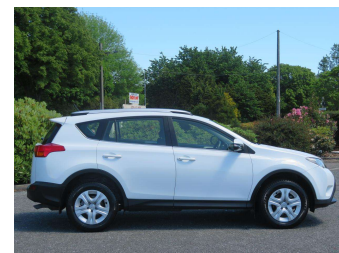

# 2013 Toyota Rav4 GX AWD NZ NEW

**Purchase Price** **\$17,999**  
Includes GST, Registration & Licensing

Finance may be available on this vehicle. Ask one of our friendly staff for more information.

Gain peace of mind with Mechanical Breakdown Insurance. **Ask us how.**

Body Style  
**5 door, RV-SUV**

Odometer  
**151,951 km**

Engine  
**2500 cc**

Fuel Type  
**Petrol**

Transmission  
**Tiptronic Auto**

Wheels  
-

VIN  
**JTMBFREV70D030881**

Interior  
**Black**