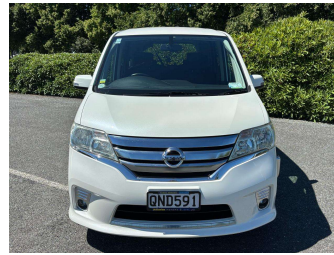

2013 Nissan Serena 4 DOORS 8 SEATS 7.3 LITRE

Purchase Price **\$11,999**
Includes GST, Registration & Licensing

Finance may be available on this vehicle. Ask one of our friendly staff for more information.

Body Style
5 door, People Mover

Odometer
114,100 km

Engine
2000 cc

Fuel Type
Hybrid/Petrol

Transmission
Automatic

Wheels
-

VIN
7AT0DH3FX24140049

Interior
Black