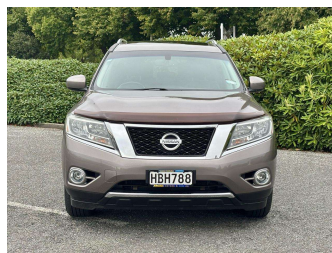

2013 Nissan Pathfinder TI SPEC NZ NEW 4WD 7

Purchase Price **\$18,999**
Includes GST, Registration & Licensing

Finance may be available on this vehicle. Ask one of our friendly staff for more information.

Body Style
5 door, RV-SUV

Odometer
168,100 km

Engine
3500 cc

Fuel Type
Petrol

Transmission
Automatic

Wheels
-

VIN
5N1AR2MM6EC601773

Interior
Black