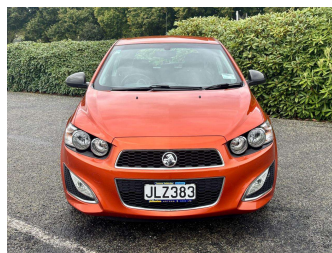

2015 Holden Barina NZ NEW RS SPEC SPORT

Purchase Price **\$12,999**
Includes GST, Registration & Licensing

Finance may be available on this vehicle. Ask one of our friendly staff for more information.

Gain peace of mind with Mechanical Breakdown Insurance. **Ask us how.**

- Top features**
- » 2 Wheel Drive
 - » Air Bag(s)
 - » Alloy Wheels
 - » AUX/USB
 - » Blue Tooth
 - » Central Locking
 - » Climate Control
 - » Cruise Control
 - » Keys - 2
 - » Leather (Partial)
 - » Media Unit
 - » NZ new
 - » Parking Sensors
 - » Reversing Camera

Body Style
5 door, Hatchback 5 Door

Odometer
85,837 km

Engine
1500 cc

Fuel Type
Petrol

Transmission
Tiptronic Automatic

Wheels
-

VIN
KL3TA4889GB531076

Interior
Black