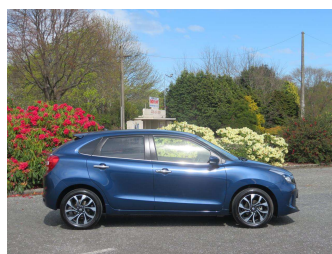

2022 Suzuki Baleno RS TURBO NZ NEW NEW CAR

Purchase Price **\$20,999**
Includes GST, Registration & Licensing

Finance may be available on this vehicle. Ask one of our friendly staff for more information.

Body Style
5 door, Hatchback

Odometer
27,702 km

Engine
1000 cc

Fuel Type
Petrol

Transmission
Automatic

Wheels
-

VIN
MBHEWB42S00799480

Interior
Black