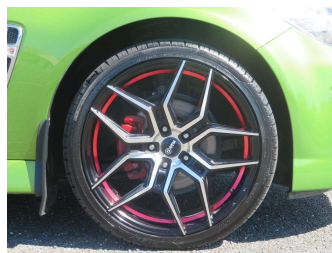

# 2016 Holden Commodore VF2 S V6 Stationwagon

**Purchase Price** **\$21,999**  
Includes GST, Registration & Licensing

Finance may be available on this vehicle. Ask one of our friendly staff for more information.

Body Style  
**5 door, Station Wagon**

Odometer  
**171,617 km**

Engine  
**3600 cc**

Fuel Type  
**Petrol**

Transmission  
**Automatic**

Wheels  
-

VIN  
**6G1FB8E31GL208186**

Interior  
**Black**