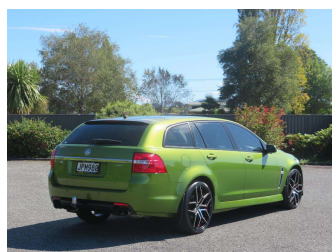

# 2016 Holden Commodore VF2 S V6 Stationwagon

**Purchase Price** **\$21,999**  
Includes GST, Registration & Licensing

Finance may be available on this vehicle. Ask one of our friendly staff for more information.

Body Style  
**5 door, Station Wagon**

Odometer  
**171,617 km**

Engine  
**3600 cc**

Fuel Type  
**Petrol**

Transmission  
**Automatic**

Wheels  
-

VIN  
**6G1FB8E31GL208186**

Interior  
**Black**