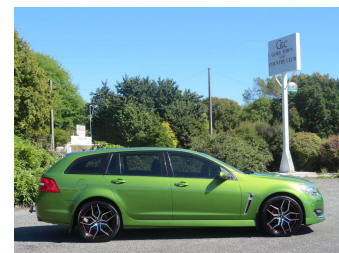

# 2016 Holden Commodore VF2 S V6 Stationwagon

**Purchase Price** **\$21,999**  
Includes GST, Registration & Licensing

Finance may be available on this vehicle. Ask one of our friendly staff for more information.

Body Style  
**5 door, Station Wagon**

Odometer  
**171,617 km**

Engine  
**3600 cc**

Fuel Type  
**Petrol**

Transmission  
**Automatic**

Wheels  
-

VIN  
**6G1FB8E31GL208186**

Interior  
**Black**