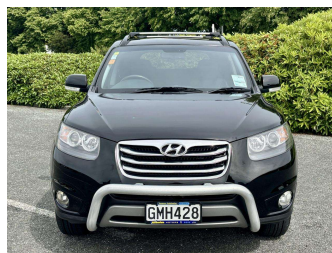

2012 Hyundai Santa Fe ELITE AWD 7 seater

Purchase Price **\$11,999**
Includes GST, Registration & Licensing

Finance may be available on this vehicle. Ask one of our friendly staff for more information.

Gain peace of mind with Mechanical Breakdown Insurance. **Ask us how.**

Body Style
5 door, RV-SUV

Odometer
210,000 km

Engine
2200 cc, Turbo

Fuel Type
Diesel

Transmission
Tiptronic Automatic, All Wheel

Wheels
-

VIN
KMESH81XSCU895104

Interior
Black