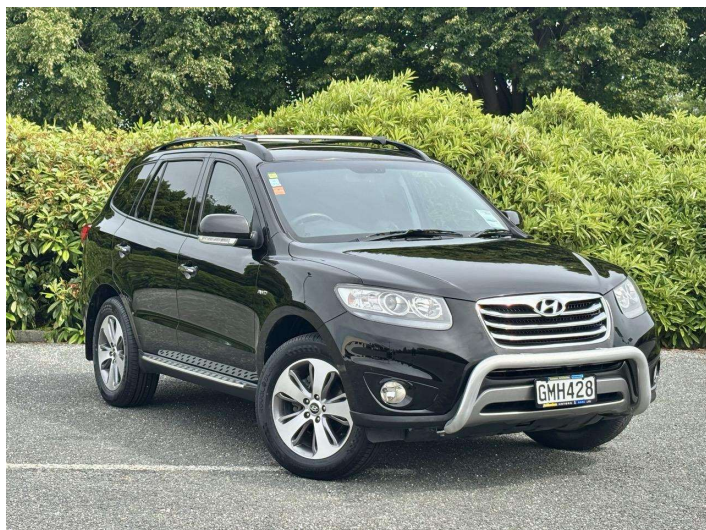

2012 Hyundai Santa Fe ELITE AWD 7 seater

Purchase Price **\$11,999**
Includes GST, Registration & Licensing

Finance may be available on this vehicle. Ask one of our friendly staff for more information.

Gain peace of mind with Mechanical Breakdown Insurance. **Ask us how.**

Body Style
5 door, RV-SUV

Odometer
210,000 km

Engine
2200 cc, Turbo

Fuel Type
Diesel

Transmission
Tiptronic Automatic, All Wheel

Wheels
-

VIN
KMESH81XSCU895104

Interior
Black