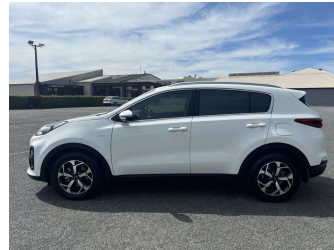

# 2018 Kia Sportage LX NEW GENERATION 4WD

**Purchase Price** **\$24,999**  
Includes GST, Registration & Licensing

Finance may be available on this vehicle. Ask one of our friendly staff for more information.

Body Style  
**5 door, RV-SUV**

Odometer  
**80,800 km**

Engine  
**2000 cc**

Fuel Type  
**Diesel**

Transmission  
**Automatic**

Wheels  
**-**

VIN  
**KNAPM813SK7519291**

Interior  
**Black/Grey**