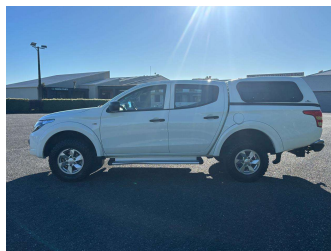

# 2017 Mitsubishi Triton GLX 4WD

**Purchase Price** **\$29,999**  
Includes GST, Registration & Licensing

Finance may be available on this vehicle. Ask one of our friendly staff for more information.

Gain peace of mind with Mechanical Breakdown Insurance. **Ask us how.**

**Top features**

- » 4 Wheel Drive
- » ABS Braking
- » Air Bag(s)
- » Air Conditioning
- » Alloy Wheels
- » Blue Tooth
- » Canopy
- » CD Player
- » Central Locking
- » Cruise Control
- » Keys - 2
- » NZ new
- » Remote Locking
- » Reversing Camera
- » Running Boards
- » Stability Control
- » Tinted Windows
- » Tow Bar

Body Style  
**4 door, Ute**

Odometer  
**133,819 km**

Engine  
**2400 cc, Turbo**

Fuel Type  
**Diesel**

Transmission  
**Manual 6-Speed, 4WD**

Wheels  
-

VIN  
**MMAJJKL10HH006145**

Interior  
**Grey**