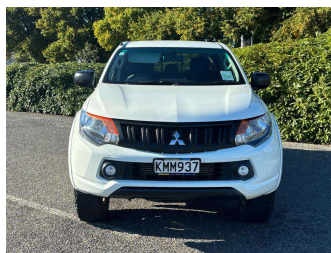

# 2017 Mitsubishi Triton GLX 4WD

**Purchase Price** **\$29,999**  
Includes GST, Registration & Licensing

Finance may be available on this vehicle. Ask one of our friendly staff for more information.

Gain peace of mind with Mechanical Breakdown Insurance. **Ask us how.**

Body Style  
**4 door, Ute**

Odometer  
**133,819 km**

Engine  
**2400 cc, Turbo**

Fuel Type  
**Diesel**

Transmission  
**Manual 6-Speed, 4WD**

Wheels  
-

VIN  
**MMAJJKL10HH006145**

Interior  
**Grey**