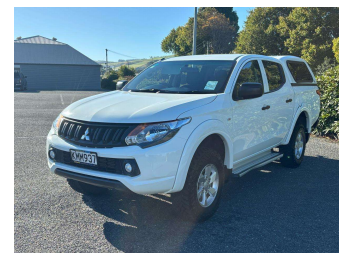

# 2017 Mitsubishi Triton GLX 4WD

**Purchase Price** **\$29,999**  
Includes GST, Registration & Licensing

Finance may be available on this vehicle. Ask one of our friendly staff for more information.

Gain peace of mind with Mechanical Breakdown Insurance. **Ask us how.**

**Top features**

- » 4 Wheel Drive
- » ABS Braking
- » Air Bag(s)
- » Air Conditioning
- » Alloy Wheels
- » Blue Tooth
- » Canopy
- » CD Player
- » Central Locking
- » Cruise Control
- » Keys - 2
- » NZ new
- » Remote Locking
- » Reversing Camera
- » Running Boards
- » Stability Control
- » Tinted Windows
- » Tow Bar

Body Style  
**4 door, Ute**

Odometer  
**133,819 km**

Engine  
**2400 cc, Turbo**

Fuel Type  
**Diesel**

Transmission  
**Manual 6-Speed, 4WD**

Wheels  
-

VIN  
**MMAJJKL10HH006145**

Interior  
**Grey**