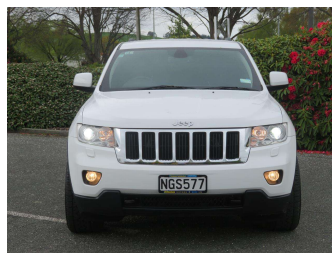

2013 Jeep Grand Cherokee Laredo 4WD

Purchase Price **\$25,999**
Includes GST, Registration & Licensing

Finance may be available on this vehicle. Ask one of our friendly staff for more information.

Gain peace of mind with Mechanical Breakdown Insurance. **Ask us how.**

Top features

- » Air Bag(s)
- » All Wheel Drive
- » Alloy Wheels
- » AUX
- » Blue Tooth
- » Climate Control
- » Cruise Control
- » Keys - 2
- » Media Unit
- » NZ new
- » Remote Locking
- » Reversing Camera
- » Roof Rails
- » Tow Bar

Body Style
5 door, RV-SUV

Odometer
116,870 km

Engine
3600 cc

Fuel Type
Petrol

Transmission
Automatic

Wheels
-

VIN
1C4RJFEG5DC535150

Interior
Black