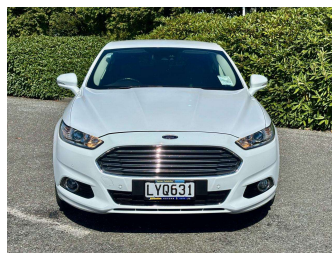

2015 Ford Mondeo SPORTS TREND HATCHBACK

Purchase Price **\$13,999**
Includes GST, Registration & Licensing

Finance may be available on this vehicle. Ask one of our friendly staff for more information.

Gain peace of mind with Mechanical Breakdown Insurance. **Ask us how.**

Body Style
4 door, Hatchback

Odometer
147,000 km

Engine
2000 cc

Fuel Type
Diesel

Transmission
Tiptronic Automatic

Wheels
-

VIN
WF0EXXWPCEFE81878

Interior
Black