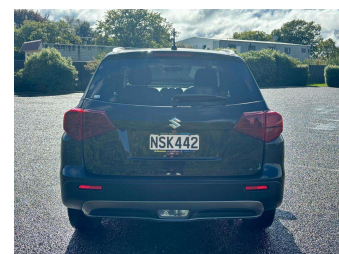

# 2021 Suzuki Vitara NZ NEW VERY LOW KMS

**Purchase Price** **\$25,999**  
Includes GST, Registration & Licensing

Finance may be available on this vehicle. Ask one of our friendly staff for more information.

Body Style  
**5 door, RV-SUV**

Odometer  
**31,201 km**

Engine  
**1600 cc**

Fuel Type  
**Petrol**

Transmission  
**Automatic**

Wheels  
-

VIN  
**TSMLYD21S00A11379**

Interior  
**Black**