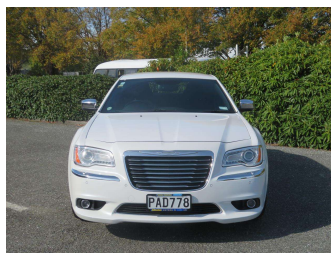

2014 Chrysler 300 3.0 V6 ABSOLUTE LIMOUSINE

Purchase Price **\$20,999**
Includes GST, Registration & Licensing

Finance may be available on this vehicle. Ask one of our friendly staff for more information.

Body Style
4 door, Sedan 4 door

Odometer
85,774 km

Engine
3000 cc

Fuel Type
Petrol

Transmission
Tiptronic Automatic

Wheels
-

VIN
2C3CCATG9DH594032

Interior
Black