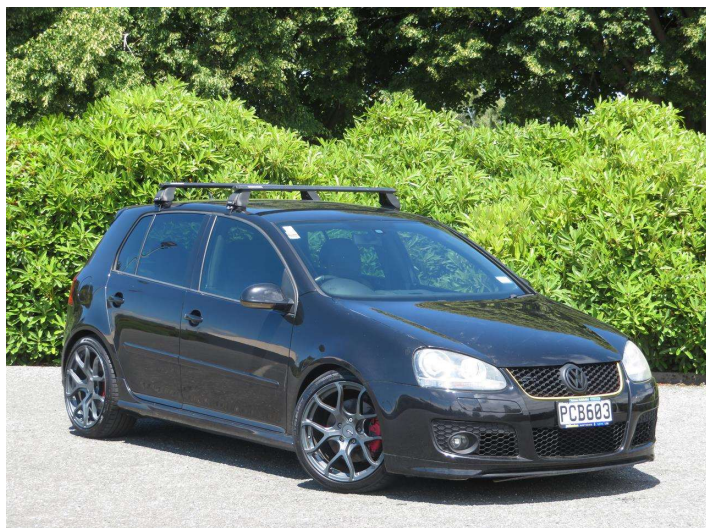

2008 Volkswagen Golf Gti Pirelli

Purchase Price **\$9,999**
Includes GST, Registration & Licensing

Finance may be available on this vehicle. Ask one of our friendly staff for more information.

Gain peace of mind with Mechanical Breakdown Insurance. **Ask us how.**

Top features

- » 2 Wheel Drive
- » ABS Braking
- » Air Bag(s)
- » Air Conditioning
- » Alloy Wheels
- » Blue Tooth
- » Central Locking
- » Climate Control
- » Keys - 1 Only
- » Leather (Partial)
- » Paddle Shift Trans
- » Reversing Sensors
- » Roof Rails
- » Spoiler
- » Tinted Windows
- » Turbo
- » USB

Body Style
5 door, Hatchback

Odometer
156,991 km

Engine
2000 cc

Fuel Type
Petrol

Transmission
Tiptronic Automatic

Wheels
-

VIN
WVWZZZ1KZ9W061326

Interior
Black, half leather

Safety

Based on 2023 UCSR rating for 04-09 models

Reg No.
PCB603

Ext Colour
Black

History
-

Seats
5 seats, Leather / Cloth

CO2 Emissions
★ ★ ★ ☆ ☆ ☆
224 grams/km

Energy Economy
★ ☆ ☆ ☆ ☆ ☆