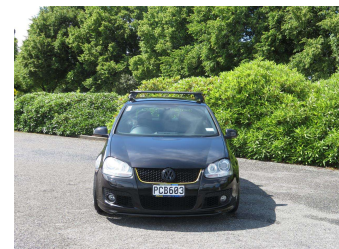

2008 Volkswagen Golf Gti Pirelli

Purchase Price **\$9,999**
Includes GST, Registration & Licensing

Finance may be available on this vehicle. Ask one of our friendly staff for more information.

Gain peace of mind with Mechanical Breakdown Insurance. **Ask us how.**

Top features

- » 2 Wheel Drive
- » ABS Braking
- » Air Bag(s)
- » Air Conditioning
- » Alloy Wheels
- » Blue Tooth
- » Central Locking
- » Climate Control
- » Keys - 1 Only
- » Leather (Partial)
- » Paddle Shift Trans
- » Reversing Sensors
- » Roof Rails
- » Spoiler
- » Tinted Windows
- » Turbo
- » USB

Body Style
5 door, Hatchback

Odometer
156,991 km

Engine
2000 cc

Fuel Type
Petrol

Transmission
Tiptronic Automatic

Wheels
-

VIN
WVWZZZ1KZ9W061326

Interior
Black, half leather