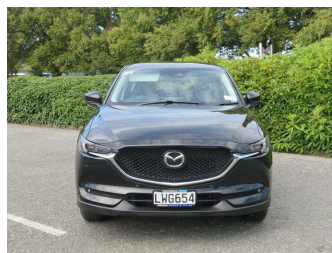

# 2018 Mazda CX-5 GSX 2.5 AWD NZ NEW

**Purchase Price** **\$28,999**  
Includes GST, Registration & Licensing

Finance may be available on this vehicle. Ask one of our friendly staff for more information.

Body Style  
**5 door, RV-SUV**

Odometer  
**77,000 km**

Engine  
**2500 cc, Internal Combustion**

Fuel Type  
**Petrol**

Transmission  
**Tiptronic Automatic**

Wheels  
-

VIN  
**JM0KF4WLA00303622**

Interior  
**Black**