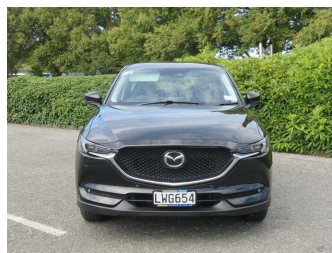

2018 Mazda CX-5 GSX 2.5 AWD NZ NEW

Purchase Price **\$28,999**
Includes GST, Registration & Licensing

Finance may be available on this vehicle. Ask one of our friendly staff for more information.

Gain peace of mind with Mechanical Breakdown Insurance. **Ask us how.**

Top features

- » ABS Braking
- » Air Bag(s)
- » Air Conditioning
- » All Wheel Drive
- » Alloy Wheels
- » AUX/USB
- » Blue Tooth
- » Central Locking
- » Climate Control
- » Cruise Control
- » Electric Mirrors
- » Keys - 2
- » Leather (Partial)
- » NZ new
- » Remote Locking
- » Reversing Camera
- » Reversing Sensors
- » Satellite Navigation

Body Style
5 door, RV-SUV

Odometer
75,648 km

Engine
2500 cc, Internal Combustion

Fuel Type
Petrol

Transmission
Tiptronic Automatic

Wheels
-

VIN
JM0KF4WLA00303622

Interior
Black