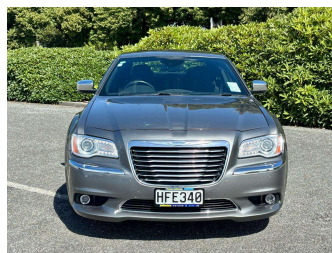

# 2013 Chrysler 300 DIESEL

**Purchase Price** **\$15,999**  
Includes GST, Registration & Licensing

Finance may be available on this vehicle. Ask one of our friendly staff for more information.

Gain peace of mind with Mechanical Breakdown Insurance. **Ask us how.**

Body Style  
**4 door, Sedan 4 door**

Odometer  
**90,500 km**

Engine  
**3000 cc**

Fuel Type  
**Diesel**

Transmission  
**Tiptronic Automatic**

Wheels  
-

VIN  
**2C3CCATM7CH256746**

Interior  
**Black**