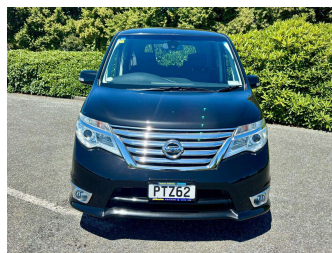

# 2014 Nissan Serena HYBRID 4 DOOR STYLISH

**Purchase Price** **\$12,999**  
Includes GST, Registration & Licensing

Finance may be available on this vehicle. Ask one of our friendly staff for more information.

Body Style  
**5 door, Station Wagon**

Odometer  
**147,000 km**

Engine  
**2000 cc**

Fuel Type  
**Hybrid/Petrol**

Transmission  
**Automatic**

Wheels  
-

VIN  
**7AT0DH3FX22250038**

Interior  
**Black**